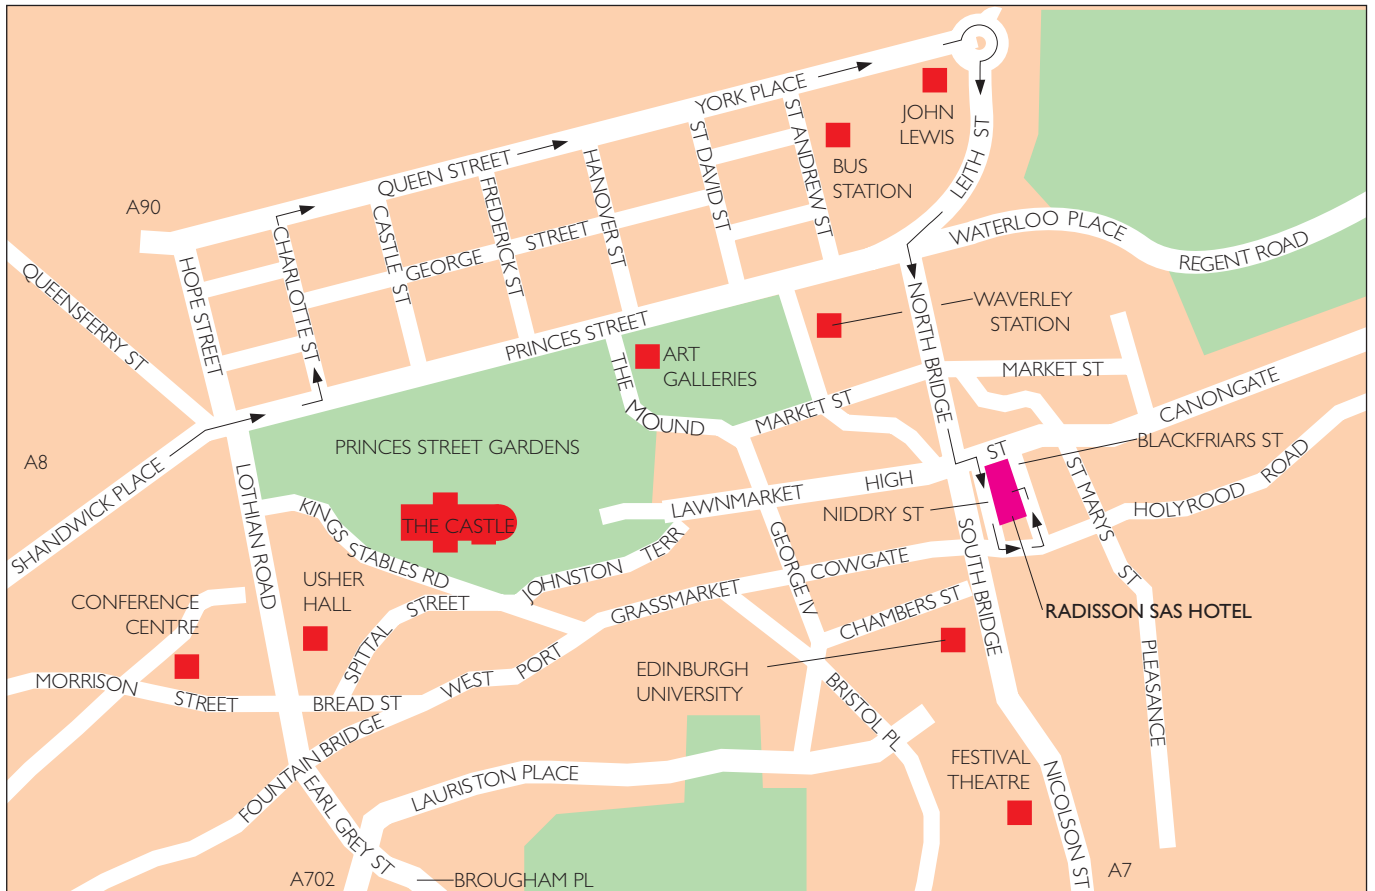

HOW TO GET HERE

Radisson SAS Hotel, Edinburgh

By Road

Main roads into the city centre lead towards Princes Street and from there the Royal Mile and The Radisson SAS Hotel, Edinburgh are a mere two minutes away.

Approaching the West End of Princes Street from the west, the one-way system takes you north to Queen Street along to the roundabout at John Lewis and up Leith Street. Continue southwards, over the North Bridge, and the Hotel is just to the left at the High Street. Garage Parking is available down Niddry Street, left onto the Cowgate and then left up Blackfriars Street.

Bus/Train

The Bus Station and Edinburgh Waverley rail station are only a few minutes from the Hotel.

By Air

Edinburgh Airport, 11.5 km to the west of the city, is 30 minutes drive from the Hotel.

We can, of course, arrange coach or taxi travel from the airport, coach or train station.