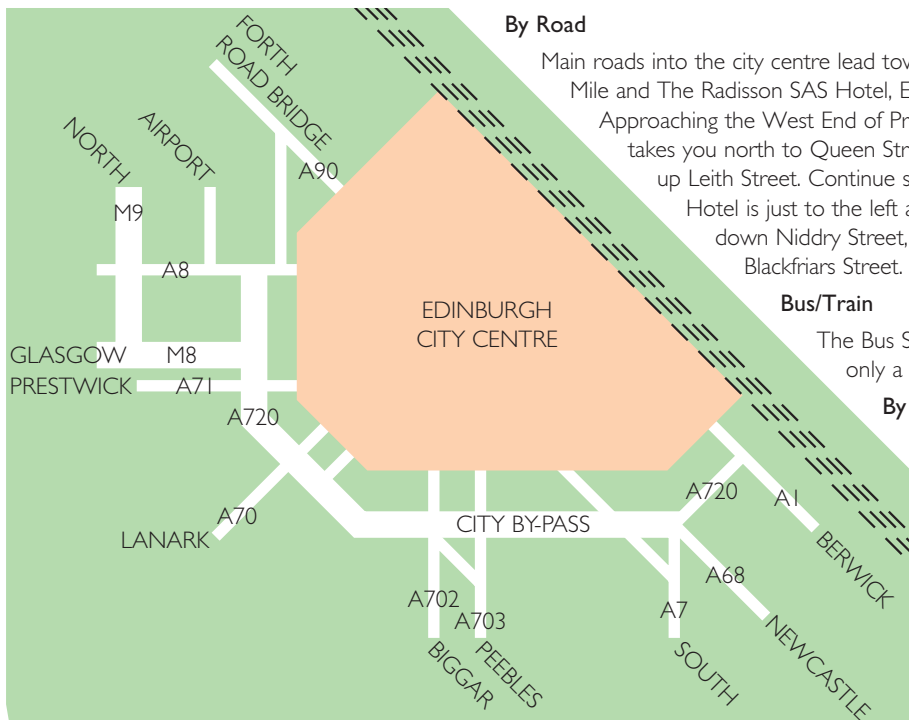

HOW TO GET HERE

Radisson SAS Hotel, Edinburgh

By Road

Main roads into the city centre lead towards Princes Street and from there the Royal Mile and The Radisson SAS Hotel, Edinburgh are a mere two minutes away.

Approaching the West End of Princes Street from the west, the one-way system takes you north to Queen Street along to the roundabout at John Lewis and up Leith Street. Continue southwards, over the North Bridge, and the Hotel is just to the left at the High Street. Garage Parking is available down Niddry Street, left onto the Cowgate and then left up Blackfriars Street.

Bus/Train

The Bus Station and Edinburgh Waverley rail station are only a few minutes from the Hotel.

By Air

Edinburgh Airport, 11.5 km to the west of the city, is 30 minutes drive from the Hotel.

We can, of course, arrange coach or taxi travel from the airport, coach or train station.